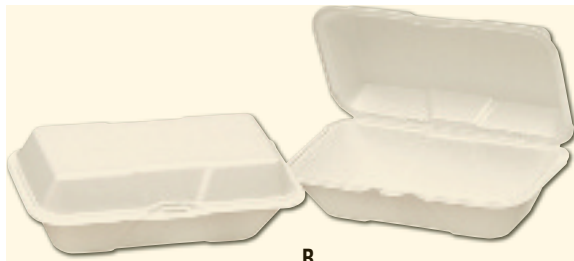

C. Del-Pak® Deli Containers

Natural polypropylene containers keep food fresh and flavorful. Ideal for oily and acidic foods. No taste or odor transfer. Space-saving design features faceted bottoms. 500 containers per case.

Insulated foam keeps hot or cold food at proper serving temperature longer. 20 bags per case.

No.	Description	Fits Lid	Case Qty.	Case
DCC 4J6	4-oz. Squat*	DCC 6JL	1,000	
DCC 6SJ12	6-oz. Squat*	DCC 12JL	1,000	
DCC 8SJ20	8-oz. Extra Squat*	DCC 20JL	1,000	
DCC 12SJ20	12-oz. Squat**	DCC 20JL	500	
DCC 16MJ20	16-oz. Squat**	DCC 20JL	500	

*50 containers per bag

**25 containers per bag

F. Plastic Vented Lids

100 lids per bag; 10 bags per case (1,000 lids).

No.	Description	Fits Container	Case
DCC 6JL	White, Vented	DCC 4J6	
DCC 12JL	White, Vented	DCC 6SJ12	
DCC 20JL	Translucent, Vented	DCC 8SJ20, DCC 12SJ20, DCC 16MJ20	

Foam Hinged Containers

A

B

Foam Hinged Lid Carryout Containers

Keeps food fresh and temperature controlled. Includes handy compartments for proper food storage and separation. Snap-It® closure, unless otherwise noted. 100 containers per bag; 2 bags per case (200 containers).