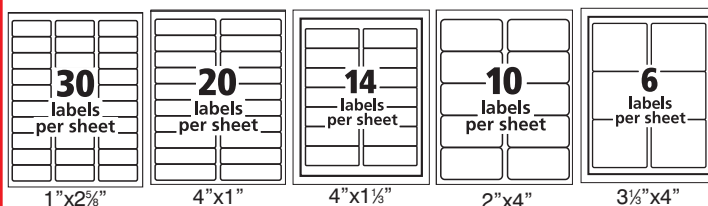

Budget White Laser Labels

—Permanent adhesive, white. 8½" x 11" sheets. **PRICES ARE PER BOX.**

ORDER #	SIZE	#/SHT	Bx QTY	OUR PRICE	3 Bx
V2-UNV-80102	2½"x1"	30	3,000	25.99	21.99
V2-UNV-80120	2½"x1"	30	7,500	55.95	49.95
V2-UNV-80107	2"x4"	10	1,000	25.99	21.99
V2-UNV-80108	3½"x4"	6	600	25.99	21.99
V2-UNV-80109	8½"x11"	1	100	25.99	21.99

Labeling Tapes brother.

—Our most popular Brother tape cartridge refills. See our full line catalog for complete listings. ¹Extra strength adhesive for harsh environments. ²Two cartridges per pack. **PRICED PER TAPE OR PACK.**