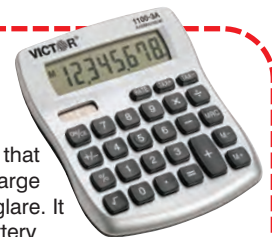

Order #	1 Cd	2 Cd	4 Cd
V2-NUK-NR42	3.99	3.69	3.39

Calculator Ribbon

—2-spool, black & red. 1⅜" diameter. PRICED PER

RIBBON.	Order #	1 Ea	3 Ea	6 Ea
	V2-NUK-BR80C	2.89	2.39	2.09

VICTOR® 8-Digit Mini Calculator

Only 10.49
Special Offer on an Updated Classic!