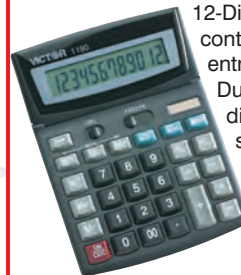

Portable 2-Color Printing Calculator

12-digit, 2-color printing calculator with LCD display. Prints 2.0 lines per second. 4-key independent memory; cost/sell/margin key; time/date/non-add key; item count; +/- tax key; percent key; change sign and automatic constant. AC adapter included. Also works with 4 AA batteries (sold separately). 7½" x 6". Uses NUK-NR42 ribbon and standard 2¼" adding machine rolls. 2-year Manufacturer's Warranty.

VICTOR®
Order # V2-VCT-1208-2 Our Price **31.95**

2-Color Printing Calculator

12-digit, 2-color printing calculator with blue fluorescent display. Prints 4.5 lines per second. 4-key memory; markup/cost/sell/margin key; average key; displays and prints date and time; floating or fixed decimal, constant mode and item count. +/- tax keys; grand total key. AC. 9⅜" x 12⅝". Uses NUK-BR80C ribbon and standard 2¼" adding machine rolls. 6-month Manufacturer's Warranty.

SHARP
Order # V2-SHR-EL1197PIII Our Price **69.00**

Battery/Solar Desktop Calculator

12-Digit LCD display. PC touch keyboard with large contoured keys for comfort and more accurate entries. Tilted LCD with punctuation for easy reading. Dual solar/battery power for use in any lighting condition. Auto power off. Cost/Sell/Margin; automatic sales tax; percent add-on/discount. 4-key memory; backspace key; mark-up/mark-down key; grand total key; square root key. Overall: 7¼" x 6⅝".

VICTOR®
Order # V2-VCT-1190 Our Price **19.95**

BATTERIES INCLUDED

Desktop Solar Calculator

8-digit calculator is half the size of the standard desktop calculator, but it has large keys and a big, easy-to-read LCD display. Includes 3-key memory, percent key, square root key and +/- key. Angled display. Operates on solar power or batteries (not included). 4⅞" x 5⅞".